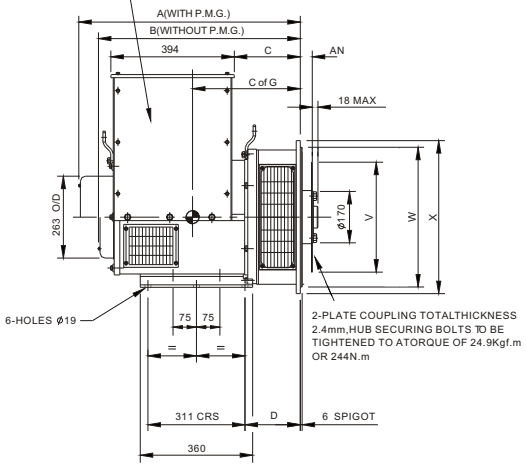

REMOVABLE SIDE COVERS

REMOVABLE SIDE COVERS

1-HOLE TAPPED M16*2*32 DEEP