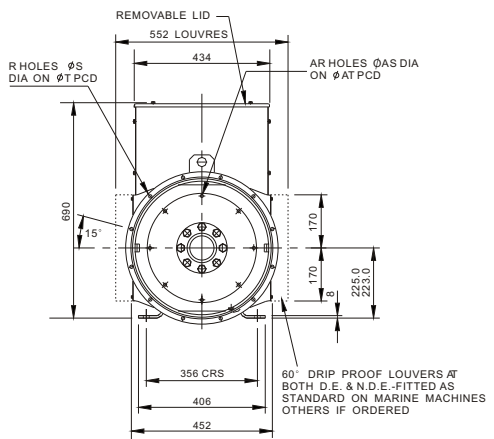

REMOVABLE SIDE COVERS

REMOVABLE SIDE COVERS

1-HOLE TAPPED M16*2*32 DEEP