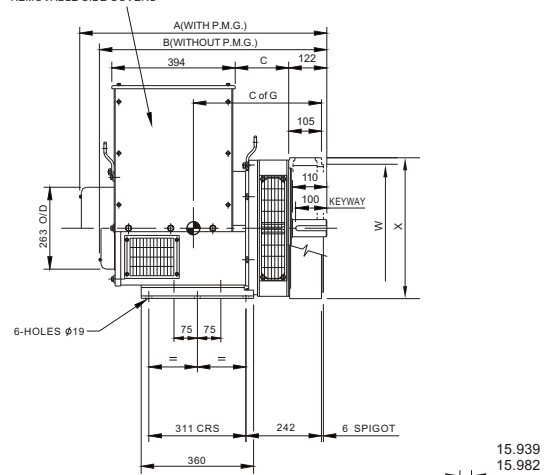

REMOVABLE SIDE COVERS

REMOVABLE SIDE COVERS

1-HOLE TAPPED M16*2*32 DEEP